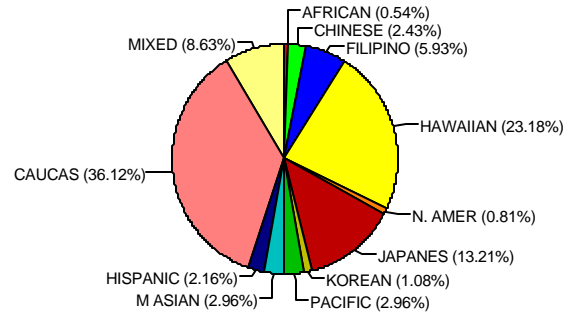

Freshman Class Profile

Fall 2001

Geographic Origin

Tuition Status

Gender

Ethnicity

Major

Average HS GPA : 3.24