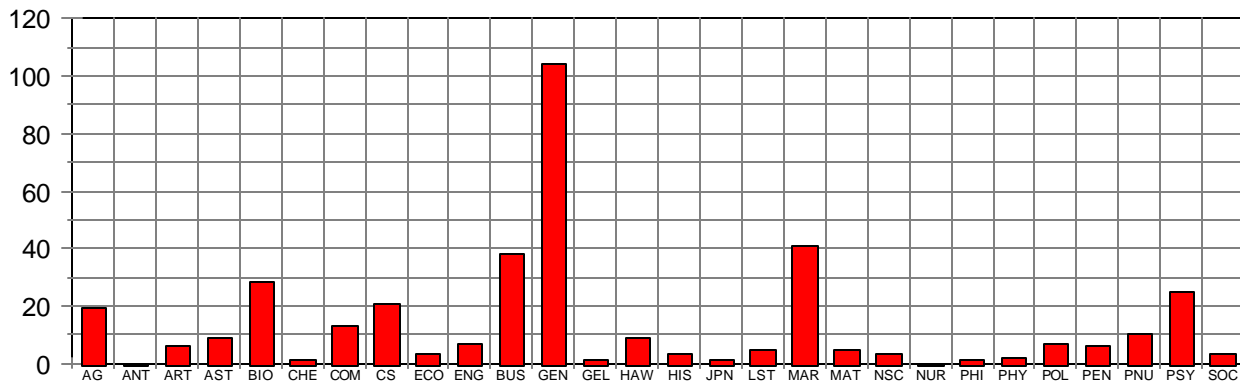

Freshman Class Profile

Fall 2001

Geographic Origin

Tuition Status

Gender

Ethnicity

Major

Average HS GPA : 3.24

Average SAT Verbal: 488

Average SAT Math: 505